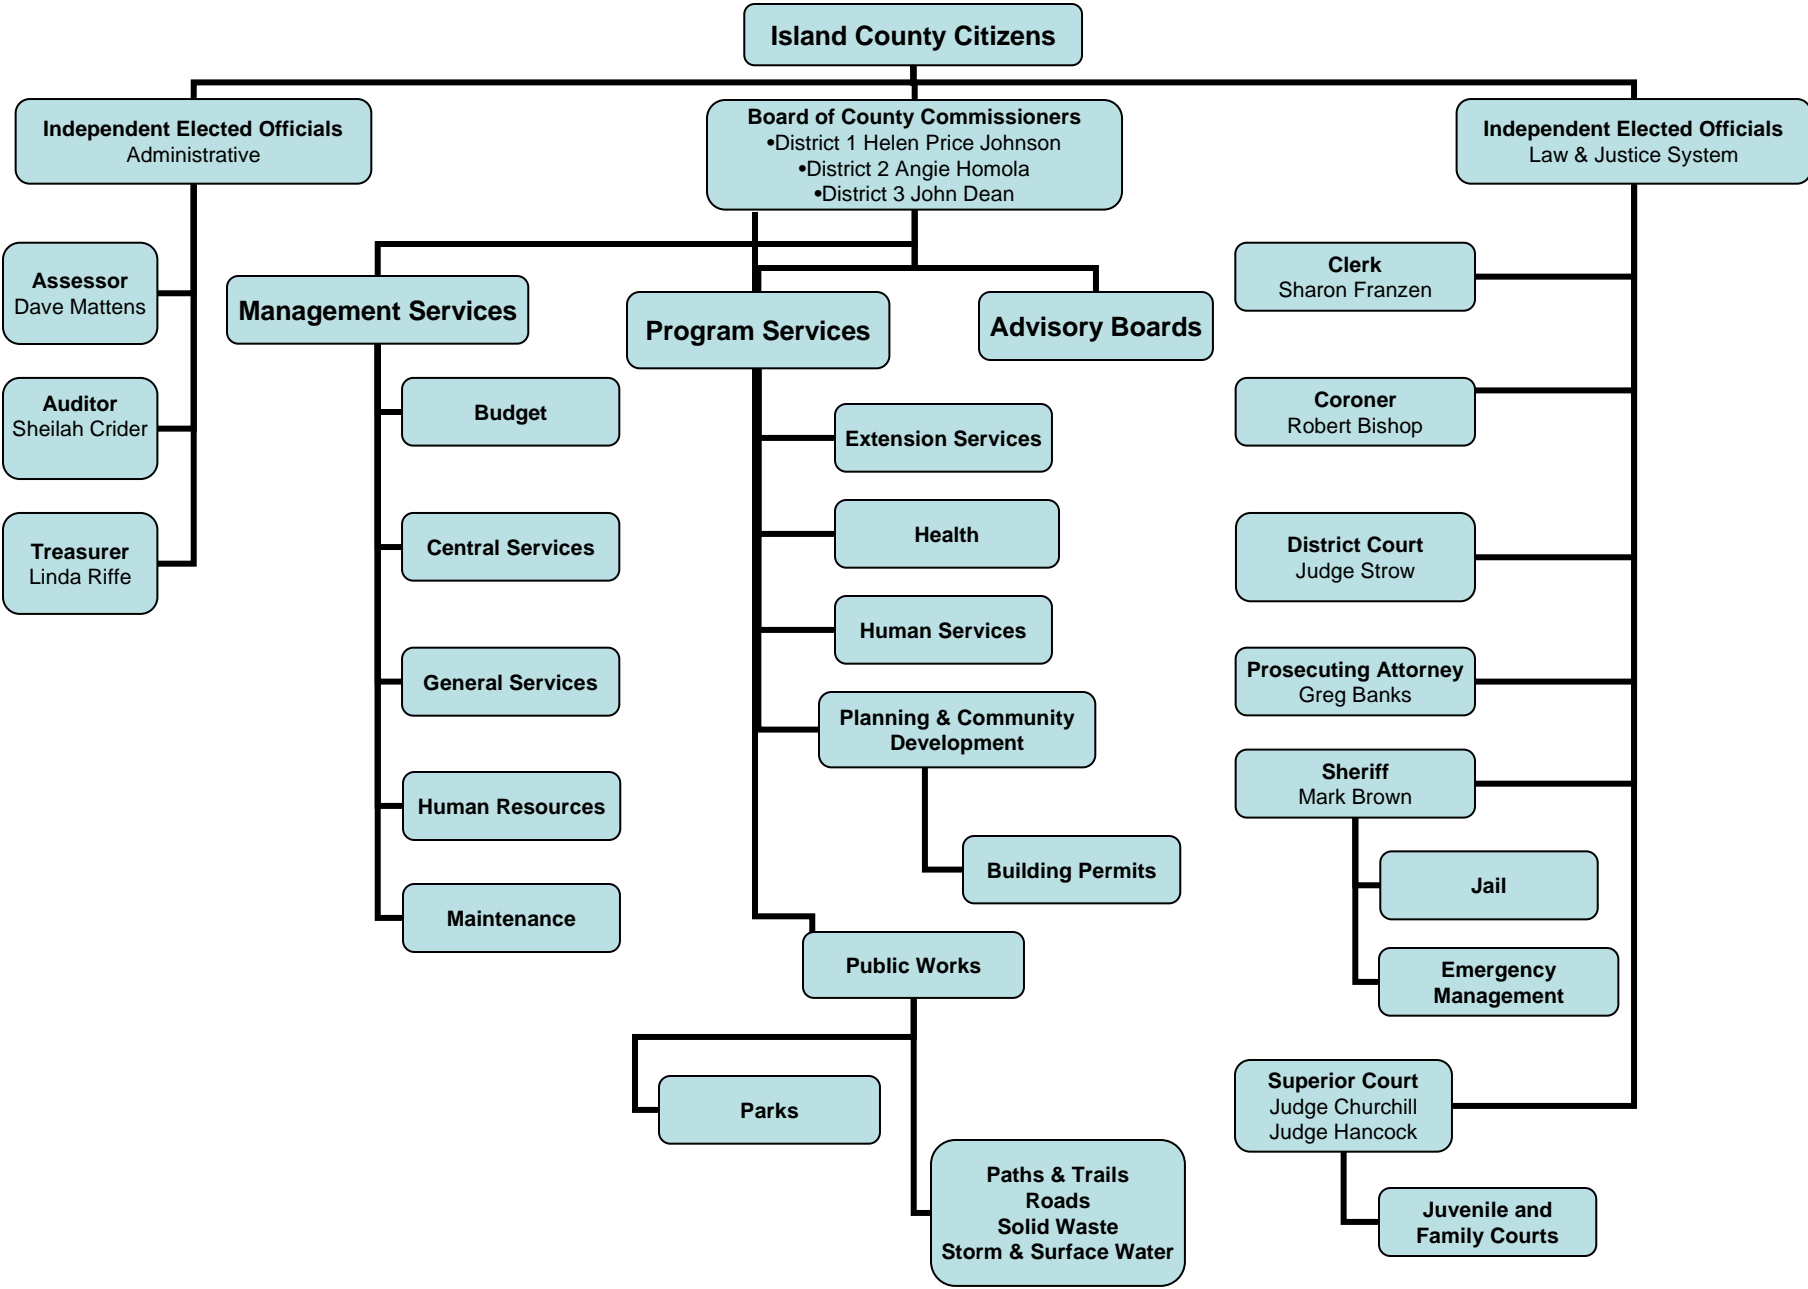

Island County Government

Island County Citizens

Independent Elected Officials
Administrative

Board of County Commissioners
•District 1 Helen Price Johnson
•District 2 Angie Homola
•District 3 John Dean

Independent Elected Officials
Law & Justice System

Assessor
Dave Mattens

Auditor
Sheilah Crider

Treasurer
Linda Riffe

Management Services

Program Services

Advisory Boards

Budget

Central Services

General Services

Human Resources

Maintenance

Extension Services

Health

Human Services

Planning & Community Development

Building Permits

Public Works

Parks

Paths & Trails
Roads
Solid Waste
Storm & Surface Water

Clerk
Sharon Franzen

Coroner
Robert Bishop

District Court
Judge Strow

Prosecuting Attorney
Greg Banks

Sheriff
Mark Brown