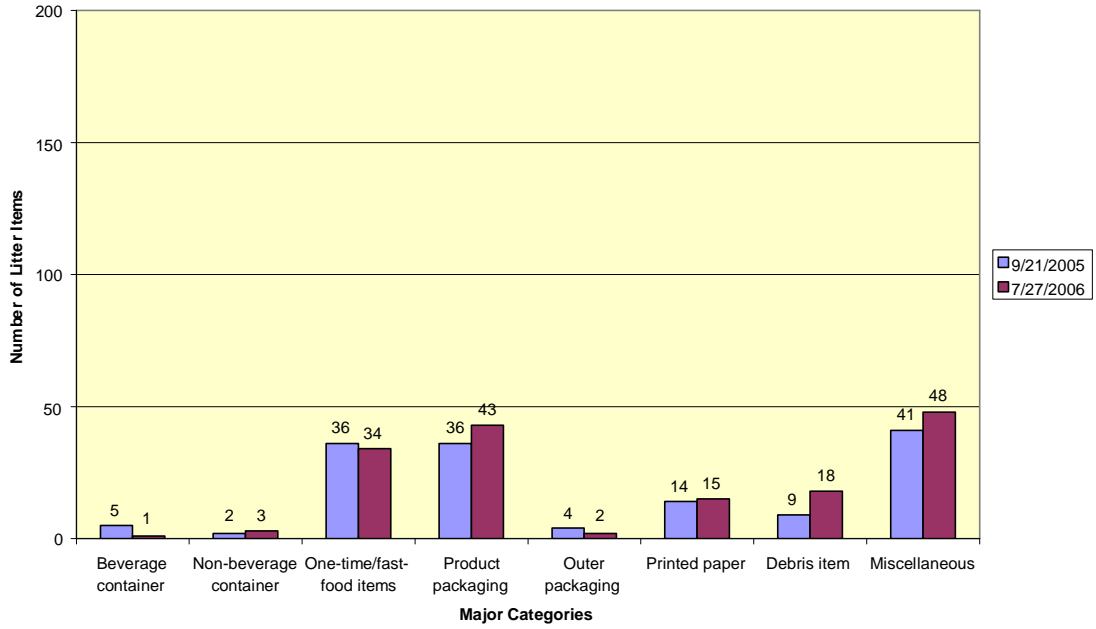

Figure 7a. Camano Island Sites – LARGE Litter >1" (4 graphs)

CA3. Elger Bay Rd at Mountain View - Litter >1"
 2005: n=147; 2006: n=164

CA4. Firwood Lane at West Camano Dr - Litter >1"
 2005: n=62; 2006: n=55