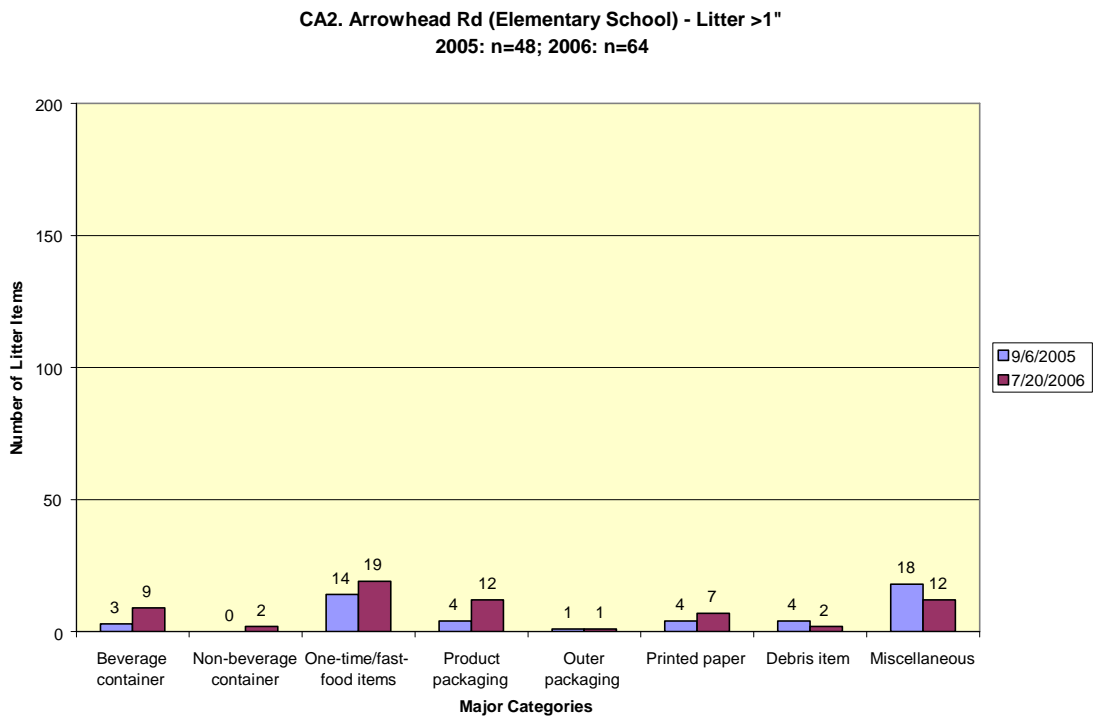

Figure 7a. Camano Island Sites – LARGE Litter >1" (4 graphs)

CA3. Elger Bay Rd at Mountain View - Litter >1"
 2005: n=147; 2006: n=164

CA4. Firwood Lane at West Camano Dr - Litter >1"
 2005: n=62; 2006: n=55