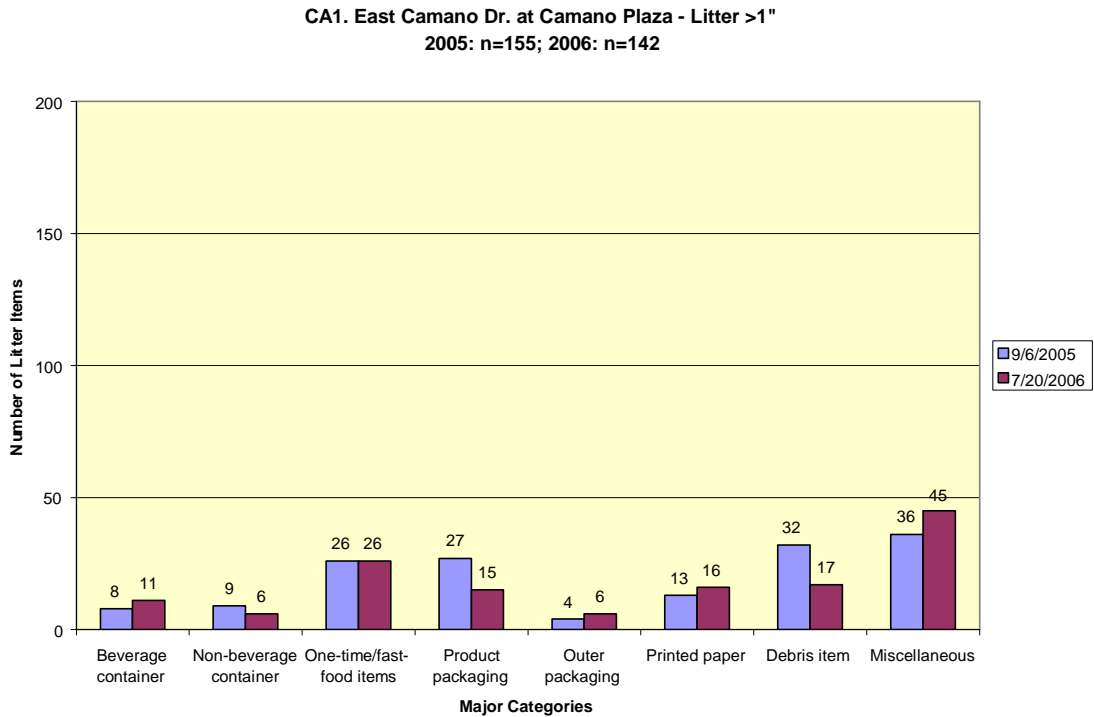

Figure 7a. Camano Island Sites – LARGE Litter >1" (4 graphs)

CA3. Elger Bay Rd at Mountain View - Litter >1"
 2005: n=147; 2006: n=164

CA4. Firwood Lane at West Camano Dr - Litter >1"
 2005: n=62; 2006: n=55