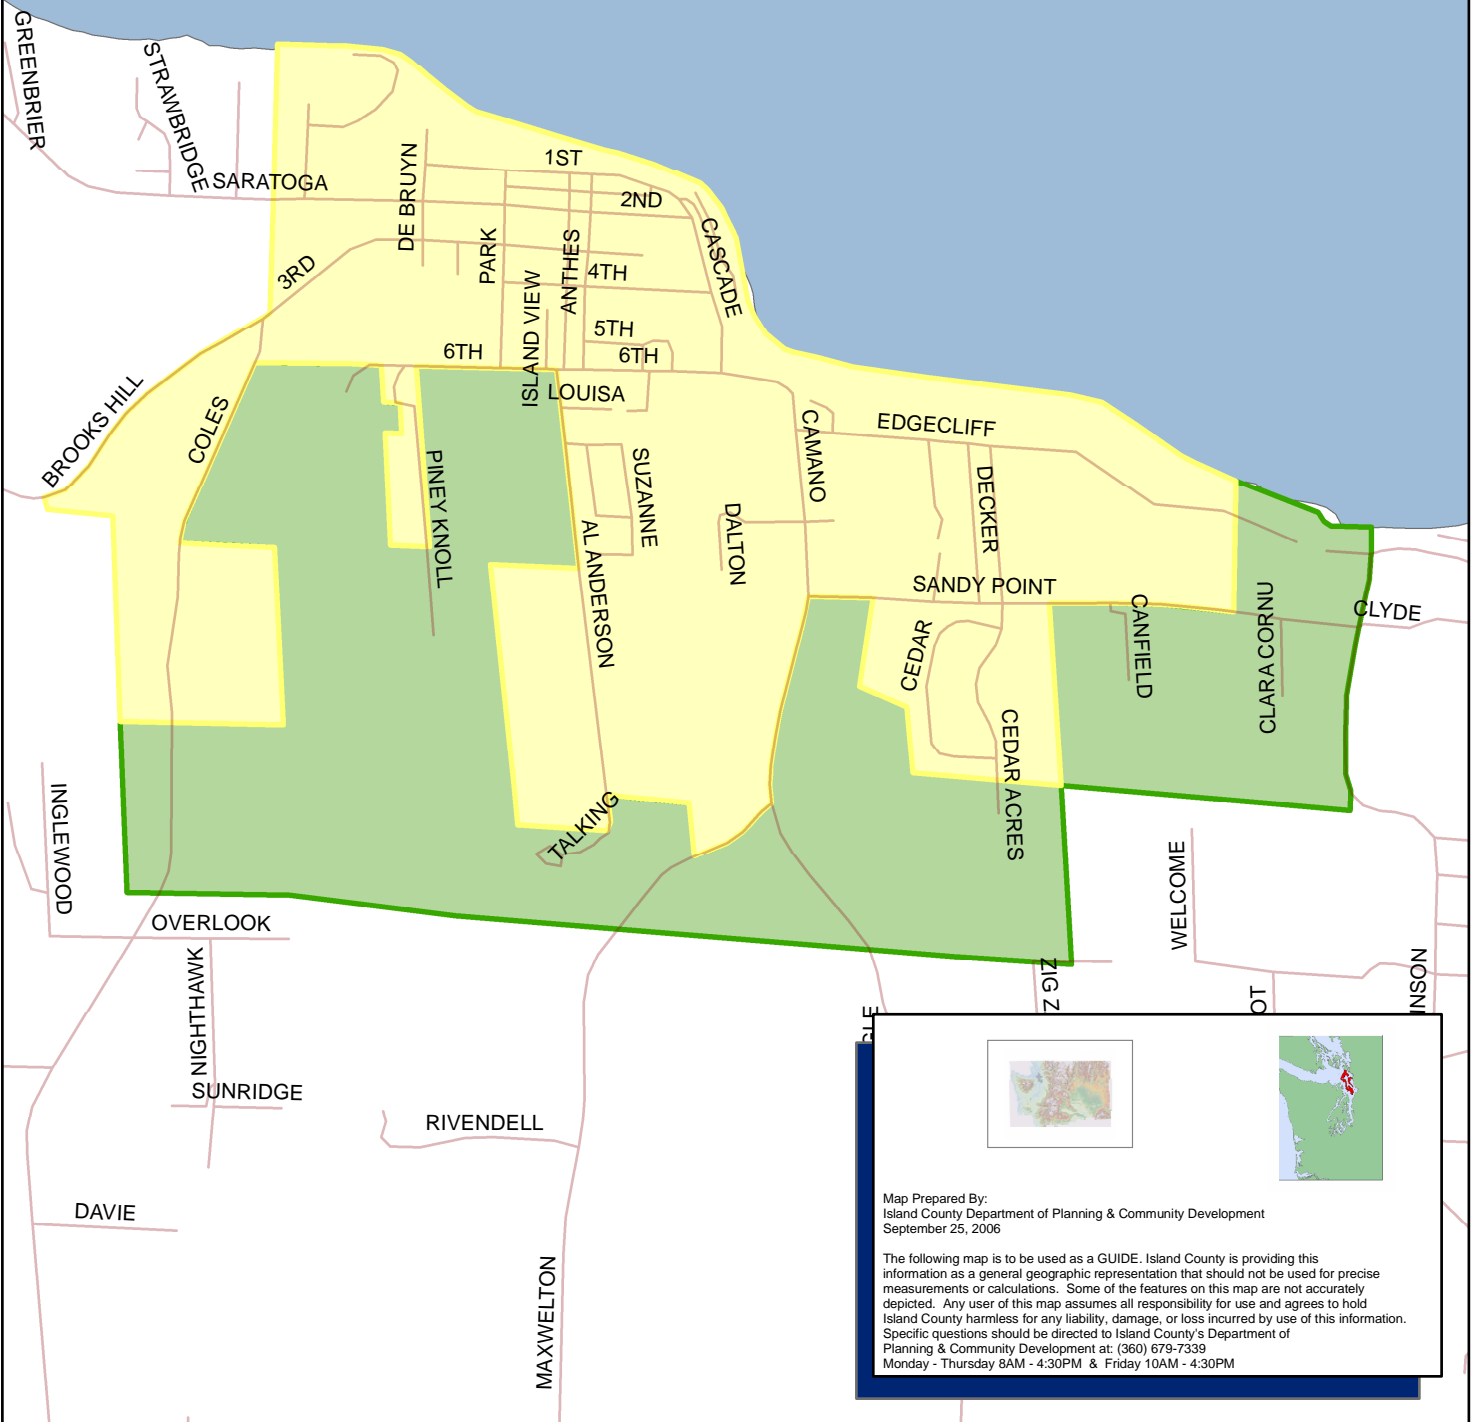

Langley and Associated UGA's

Legend

-  Langley
-  Langley UGA

3

0 0.2 0.4 0.6 0.8 Miles

Map Prepared By:
Island County Department of Planning & Community Development
September 25, 2006

The following map is to be used as a GUIDE. Island County is providing this information as a general geographic representation that should not be used for precise measurements or calculations. Some of the features on this map are not accurately depicted. Any user of this map assumes all responsibility for use and agrees to hold Island County harmless for any liability, damage, or loss incurred by use of this information. Specific questions should be directed to Island County's Department of Planning & Community Development at: (360) 679-7339
Monday - Thursday 8AM - 4:30PM & Friday 10AM - 4:30PM