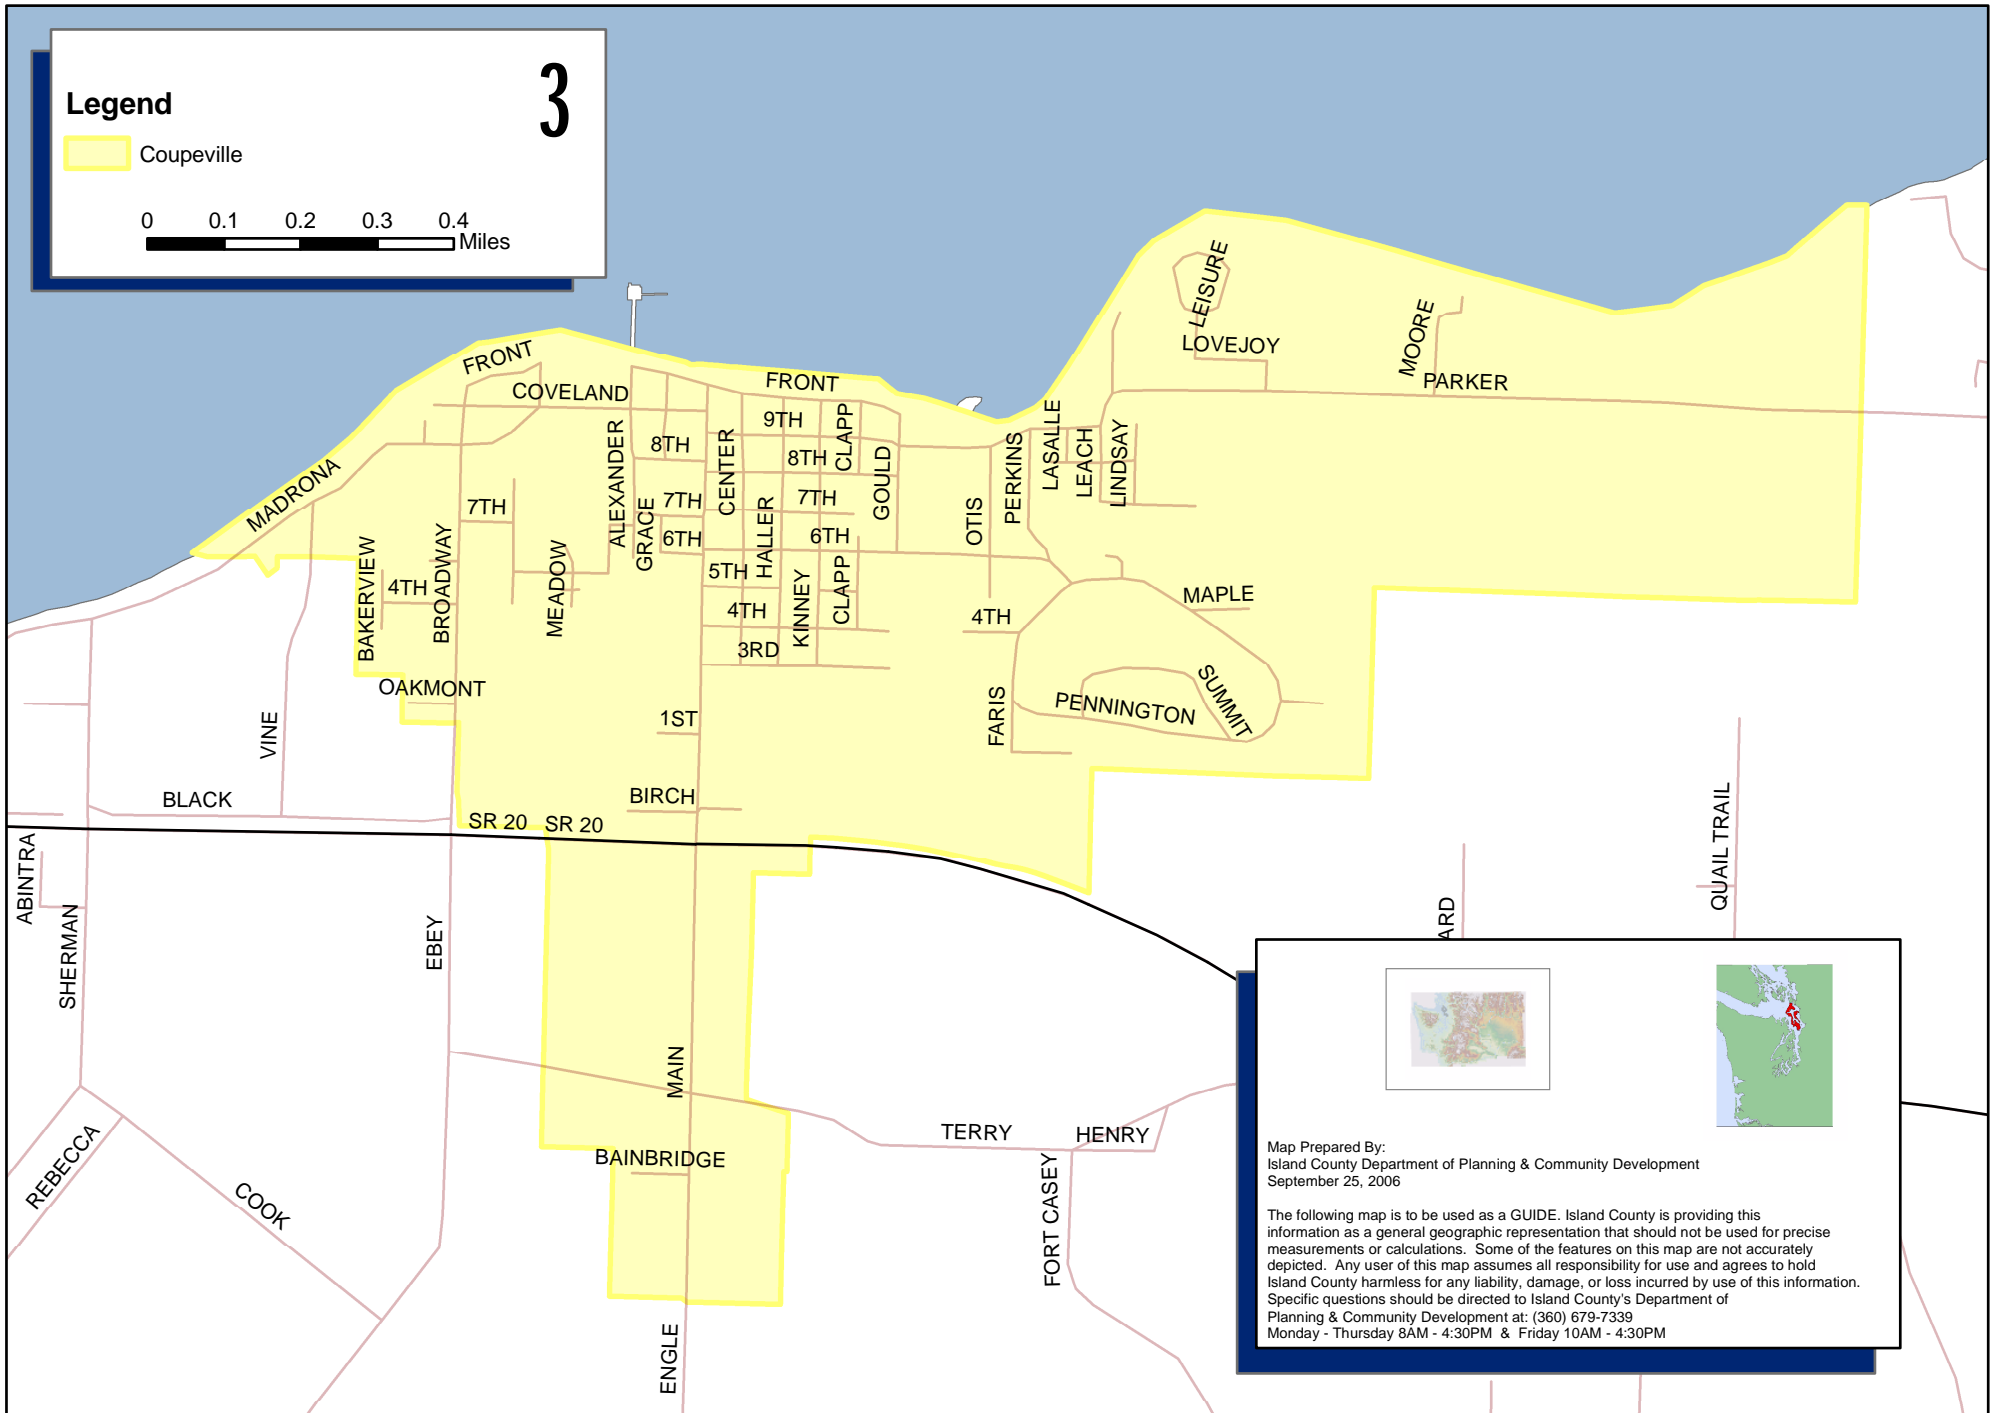

Coupeville

Legend

 Coupeville

3

0 0.1 0.2 0.3 0.4
Miles

Map Prepared By:
Island County Department of Planning & Community Development
September 25, 2006

The following map is to be used as a GUIDE. Island County is providing this information as a general geographic representation that should not be used for precise measurements or calculations. Some of the features on this map are not accurately depicted. Any user of this map assumes all responsibility for use and agrees to hold Island County harmless for any liability, damage, or loss incurred by use of this information. Specific questions should be directed to Island County's Department of Planning & Community Development at: (360) 679-7339
Monday - Thursday 8AM - 4:30PM & Friday 10AM - 4:30PM